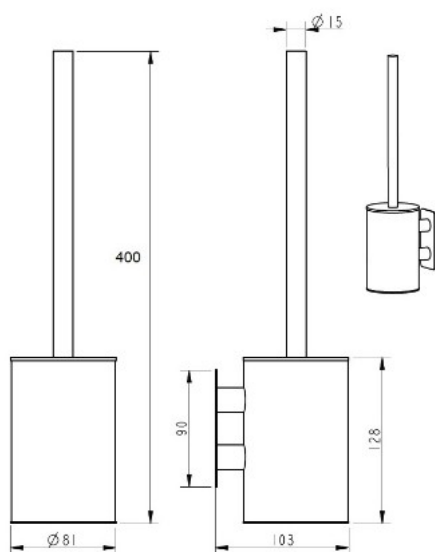

PRODUCT SHEET

Description:

Toilet Brush Holder "Pisa", Adhesive, SS304, Brushed Brass, $\varnothing 81 \times 128 \text{mm}$

Item number:

22.07.593-0

Units	Box	Carton	HS Code	Barcode
Pcs.			8302500000	 5704866520867